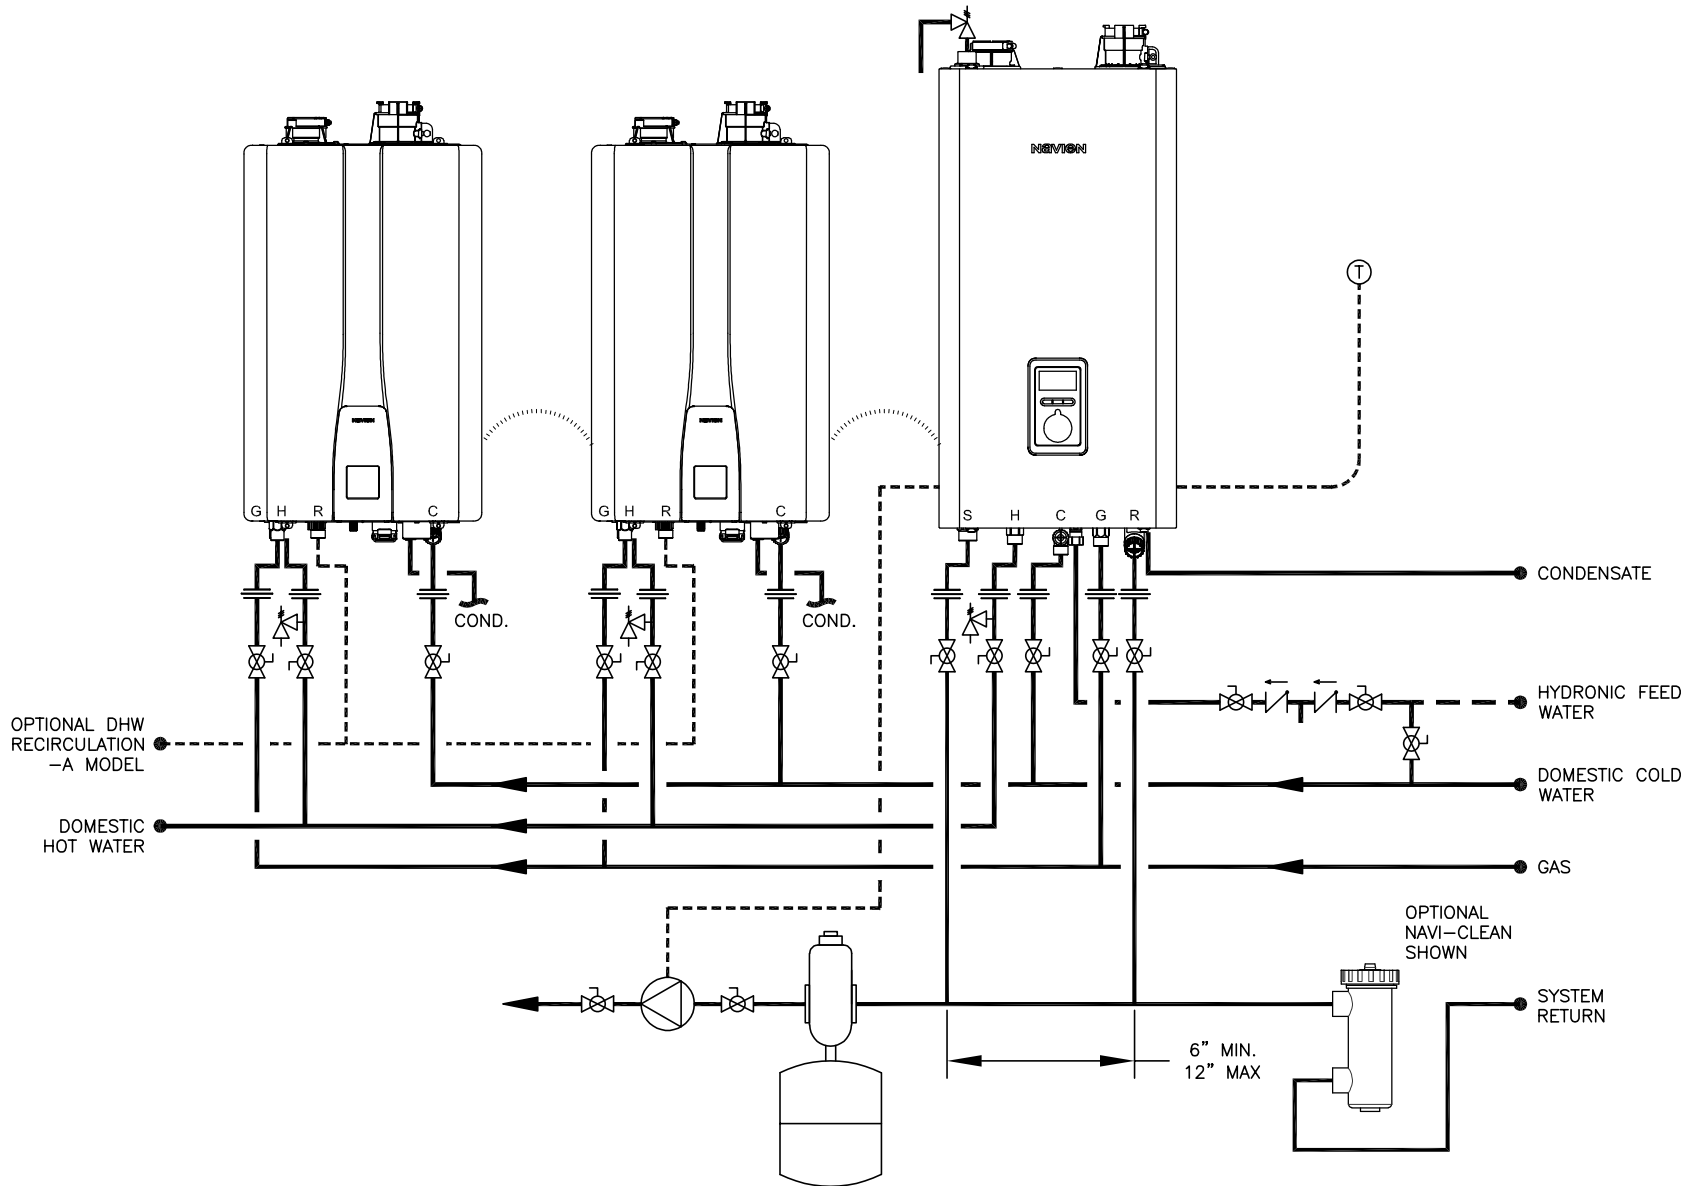

20 GOODYEAR
IRVINE, CA 92618
800-519-8794
www.navieninc.com

NFC-H SERIES COMBI-BOILER & NPE (A2/S2) SERIES TANKLESS

(1) NFC-H COMBI-BOILER
WITH (2) NPE-A2 OR S2 TANKLESS WATER HEATERS
INCLUDES MODELS NFC-250/175H, NFC-250/200H

DRAWN BY: S. STOEKE

NFC-H-1-NPE-A2-S2-2-ZP

MAY 27, 2022

SYMBOL LEGEND